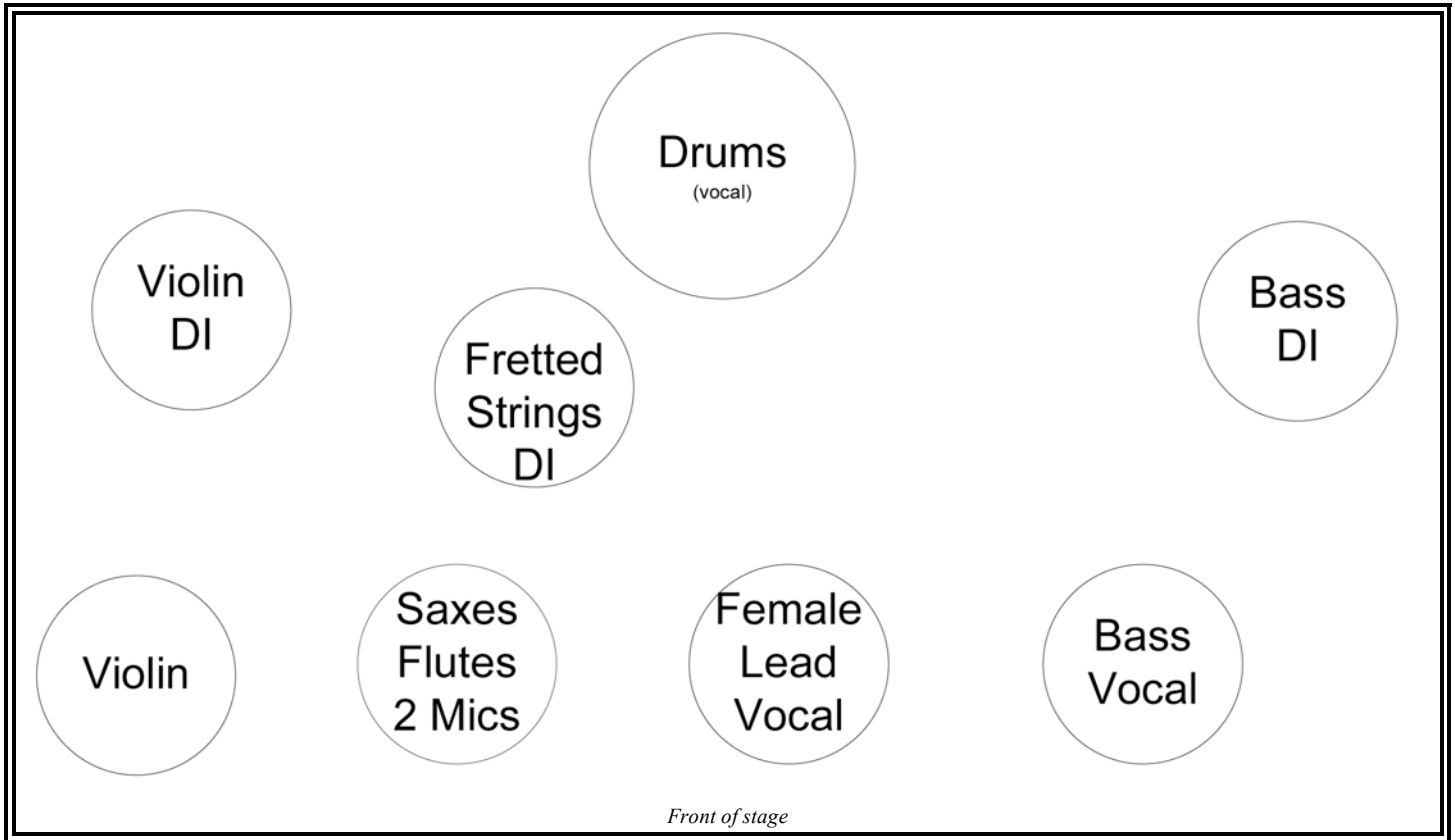

# FELONIOUS BOSCH / Stage Plot

## CHANNEL ASSIGNMENTS:

Input	Mic	Notes
1 Kick	D112	
2 Snare	SM57	
3 Overhead 1	SM81	
4 Overhead 2	SM81	
5 Rack Tom 1	SM57	optional
6 Rack Tom 2	SM57	optional
7 Floor Tom	SM57	optional
8 Hat	SM81	optional
9 Bass DI #1	* <i>p</i>	
10 Bass DI #2	* <i>p</i>	if stereo PA
11 Fiddle DI	DI	
12 Sax 1 / Flute (boom)	* <i>p</i>	boom stand
13 Baritone Sax 2	* <i>p</i>	short boom
14 Cittern/Guitar DI	* <i>p</i>	or condenser with boom
15 Katy lead vocals	*	straight stand
16 Drew backing vocals	SM58	boom stand
17 Renee backing vocals	SM58	boom stand

## THE BAND:

Renée - *drums*  
 Nemo - *bouzouki*  
 David - *fiddle*  
 Steve - *sax & flute*  
 Drew - *bass*  
 Katy - *lead vocals*

Multiple channels require phantom power *p*  
 Mics & DI supplied by FnB on \* channels